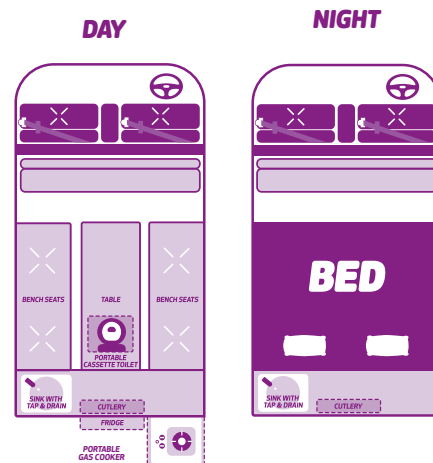

FLOOR PLAN

IMPORTANT STUFF: JUCY Rentals standard conditions apply • We hire to 18+
INCLUDED IN THE RATE: GST • Unlimited kilometres • 24/7 roadside assistance • Standard vehicle insurance (excess applies)
NOTE: Images are only an indication of the style available.